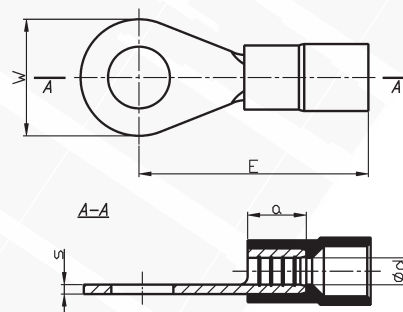

Insulated ring terminals, KOI type

FEATURES & BENEFITS

- ☒ ring terminal Cu, as per DIN, with PVC insulating sleeve, marked with screw size and cable cross-section
- ☒ insulating sleeve: enhances resistance to vibrations, mitigates short-circuit risk, facilitates cable installation
- ☒ sleeve colours facilitate cross-section identification

MECHANICAL DATA

Insulation	polyamide 6.6
Material	Cu
Covering	tin-plated
Operating temperature [°C]	-30 ÷ +95

CERTIFICATES & STANDARDS

Certifications	IEN tylko 0,5 - 95 mm²
Design	DIN 46237

Note!

Spooled terminals - for details, visit www.ergom.com.

UL certificate - for up-to-date information, visit www.ergom.com.

Type	Index Ergom	Cross-section [mm²]	Insulation color	Screw hole	DIN	d	s	a	E	W	Quantity in package [pcs]	Weight [kg]											
KOI 0,5/2 (100 PCS)	E09KO-02010100101	0,1+0,5	yellow	M 2	-	1,0	0,5	4	14	5	100	0.03											
KOI 0,5/2 (25 PCS)	E09KO-02010100103			M 2,5							25	0.01											
KOI 0,5/2,5 (100 PCS)	E09KO-02010100201			M 3							100	0.03											
KOI 0,5/2,5 (25 PCS)	E09KO-02010100203			M 3,5							25	0.01											
KOI 0,5/3 (100 PCS)	E09KO-02010100301			M 4							100	0.03											
KOI 0,5/3 (25 PCS)	E09KO-02010100303			M 5							25	0.01											
KOI 0,5/3,5 (100 PCS)	E09KO-02010100401			16							6,5	8	100	0.03									
KOI 0,5/3,5 (25 PCS)	E09KO-02010100403												25	0.01									
KOI 0,5/4 (100 PCS)	E09KO-02010100501												17	8	10	100	0.03						
KOI 0,5/4 (25 PCS)	E09KO-02010100503															25	0.01						
KOI 0,5/5 (100 PCS)	E09KO-02010100601												18	10	14	100	0.04						
KOI 0,5/5 (25 PCS)	E09KO-02010100603															25	0.01						
KOI 1/2,5 (100 PCS)	E09KO-02010100700												0,75+1	red	M 2,5	√	1,6	0,8	5	16	6	100	0.07
KOI 1/2,5 (25 PCS)	E09KO-02010100702														M 3							25	0.02
KOI 1/3 (100 PCS)	E09KO-02010100800	M 3,5	100		0.07																		
KOI 1/3 (25 PCS)	E09KO-02010100802	M 4	25		0.02																		
KOI 1/3,5 (100 PCS)	E09KO-02010100900	M 5	100	0.07																			
KOI 1/3,5 (25 PCS)	E09KO-02010100902	M 6	25	0.02																			
KOI 1/4 (100 PCS)	E09KO-02010101000	17	8	10	100	0.08																	
KOI 1/4 (25 PCS)	E09KO-02010101002				25	0.02																	
KOI 1/5 (100 PCS)	E09KO-02010101100	18	10	14	100	0.09																	
KOI 1/5 (25 PCS)	E09KO-02010101102				25	0.03																	
KOI 1/6 (100 PCS)	E09KO-02010101200	22	14	-	100	0.09																	
KOI 1/6 (25 PCS)	E09KO-02010101202				25	0.03																	
KOI 1/8 (100 PCS)	E09KO-02010101300	M 8	-	-	100	0.14																	
KOI 1/8 (25 PCS)	E09KO-02010101302				25	0.04																	
KOI 1/10 (100 PCS)	E09KO-02010101400	M 10	-	-	100	0.11																	
KOI 1/10 (25 PCS)	E09KO-02010101402				25	0.03