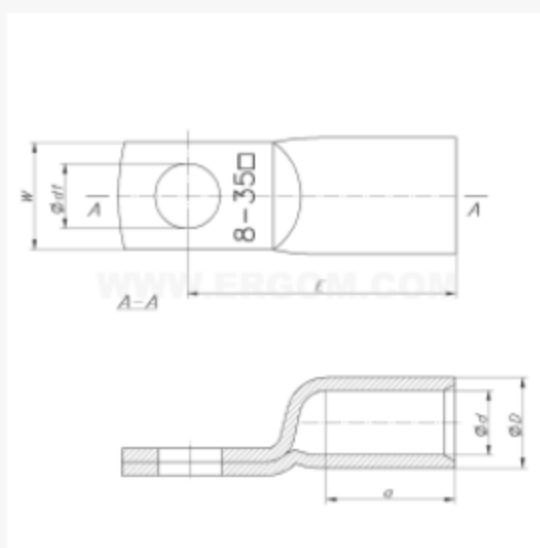

logistics details

Product title:	Tubular ring terminals for L.V. circuit breakers KORW type
Type:	KORW 185/12 (10 SZT./PCS)

Certificates

Design	standard
--------	-----------------

crimping

Die code No.	23
No. of crimping wide	2
No. of crimping narrow	4

mechanical details

Material	Cu
Surface	tin-plated
Size of bolt dia	M12

Sections

Cross section mm ² /sm [mm ²]	185
--	------------

Sizes

d	19
D	23,8
d ₁	13
a	30
E	60
W	26