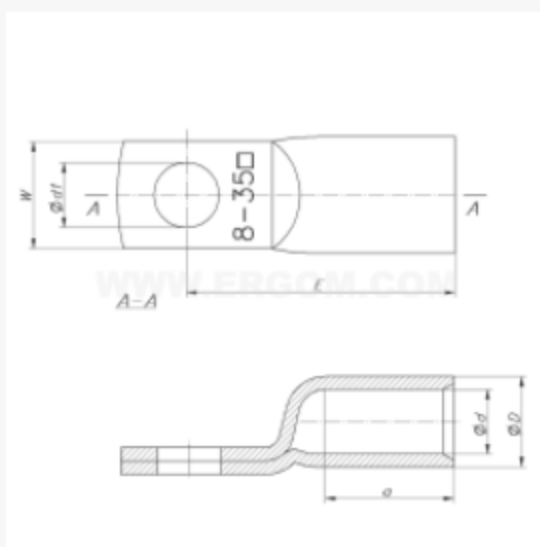

logistics details

Product title:	Tubular ring terminals for L.V. circuit breakers KORW type
Type:	KORW 95/8 (10 SZT./PCS)

Certificates

Design	standard
--------	-----------------

crimping

Die code No.	17
No. of crimping wide	1
No. of crimping narrow	2

mechanical details

Material	Cu
Surface	tin-plated
Size of bolt dia	M8

Sections

Cross section mm ² /sm [mm ²]	95
--	-----------

**Sizes**

d	13,5
D	17,8
d ₁	8,5
a	23
E	45
W	19