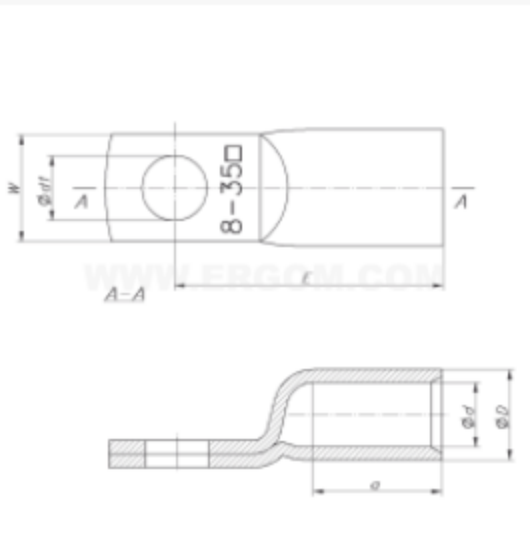

logistics details

Product title:	Tubular ring terminals for L.V. circuit breakers KORW type
Type:	KORW 70/8 (25 SZT./PCS)

Certificates

Design	standard
--------	-----------------

crimping

Die code No.	16
No. of crimping wide	1
No. of crimping narrow	2

mechanical details

Material	Cu
Surface	tin-plated
Size of bolt dia	M8

Sections

Cross section mm ² /cm [mm ²]	70
--	-----------

Sizes

d	12
D	16,4
d ₁	8,5
a	21
E	43
W	17