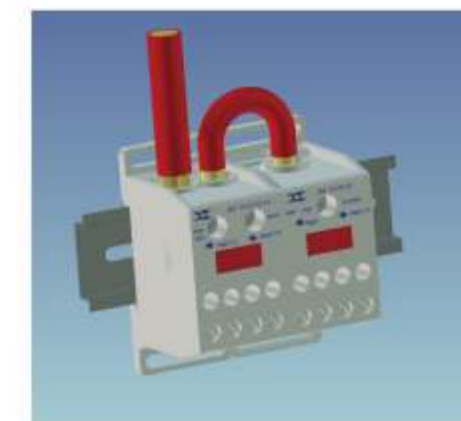

- 导电部分为导电片加压线框结构，节约有色金属，体积更轻，降低制造和使用成本，造福用户；
- 接线时不用先拧松螺钉，导线可直接插入端子再紧固螺钉即可，使效率提高、工效倍增；
- 外形美观坚固，防护等级IP20，使用更安全；
- 两种安装方式：底板直接安装，导轨安装；
- 符合IEC标准颜色的标记条；
- 符合IEC60947-7-1，GB14048.7.1标准；
- 两种并联模式：内部并联，外部并联。通过以上两种模式的并联可以组合成数百种接线款式，成为端子中名副其实的“百变金刚”。

- Provides hundreds of input/output combination with internal and external parallel connection methods, giving wiring professionals remarkable flexibility.
- Low-cost and reliable contact point design.
- Supports 10mm²~300mm² gauge in and 1mm² ~ 50mm² gauge out.
- Insert and click to connect cable, no need to loose screw.
- Can be mounted on TH 35 DIN rail or on base-plate.
- Passed UL 94 V-0 flammability test.
- IEC 60529 IP20 rated safety protection.
- IEC standard color code (blue, red, yellow, green, and yellow-green)
- Fit for IEC60947-7-1.

● 筒式接线
Cylinder Input

● 导电连接
Conductive body connection

● 剥线长度1:1直接量取
Stripping length indicator (1:1)

● 底板安装
Mount on base-plate through bolts/screws

● 导轨安装
Mount on TH 35 DIN rail

● 内部并联
Internal parallel connection

● 外部并联
External parallel connection

专利号：200910049966.3 201120147238.9
Patent No:

XK2-35/10x4

接线型式 Connection type	一路进线，四路出线 1 input, 4 output						
电流 Rated current	125A						
电压 Rated voltage	690V						
进线 Inputs	10~35mm ²						
压线螺钉 Screw	M8						
螺钉头形 Screw heads							
扭矩 Torque	6N·m						
出线 Outputs	4x2.5~10mm ²						
压线螺钉 Screw	M4						
螺钉头形 Screw heads							
扭矩 Torque	1.2~1.8N·m						
安装螺钉 Mounting screw	M4						
包装 Packaging	20						
色号 Color code	<table border="0"> <tr> <td>●-Y</td> <td>●-B</td> </tr> <tr> <td>●-G</td> <td>●-YG</td> </tr> <tr> <td>●-R</td> <td>●-LG</td> </tr> </table>	●-Y	●-B	●-G	●-YG	●-R	●-LG
●-Y	●-B						
●-G	●-YG						
●-R	●-LG						
订货号 Order No	XK05110						