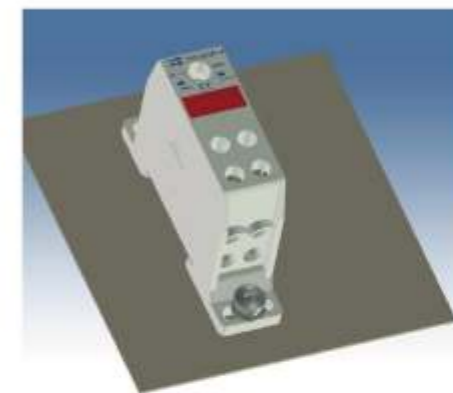

- 导电部分为导电片加压线框结构，节约有色金属，体积更轻，降低制造和使用成本，造福用户；
- 接线时不用先拧松螺钉，导线可直接插入端子再紧固螺钉即可，使效率提高、工效倍增；
- 外形美观坚固，防护等级IP20，使用更安全；
- 两种安装方式：底板直接安装，导轨安装；
- 符合IEC标准颜色的标记条；
- 符合IEC60947-7-1，GB14048.7.1标准；
- 两种并联模式：内部并联，外部并联。通过以上两种模式的并联可以组合成数百种接线款式，成为端子中名副其实的“百变金刚”。

- Provides hundreds of input/output combination with internal and external parallel connection methods, giving wiring professionals remarkable flexibility.
- Low-cost and reliable contact point design.
- Supports 10mm²~300mm² gauge in and 1mm² ~ 50mm² gauge out.
- Insert and click to connect cable, no need to loose screw.
- Can be mounted on TH 35 DIN rail or on base-plate.
- Passed UL 94 V-0 flammability test.
- IEC 60529 IP20 rated safety protection.
- IEC standard color code (blue, red, yellow, green, and yellow-green)
- Fit for IEC60947-7-1.

● 筒式接线
Cylinder Input

● 导电连接
Conductive body connection

● 剥线长度1:1直接量取
Stripping length indicator (1:1)

● 底板安装
Mount on base-plate through bolts/screws

● 导轨安装
Mount on TH 35 DIN rail

● 内部并联
Internal parallel connection

● 外部并联
External parallel connection

专利号：200910049966.3 201120147238.9
Patent No:

XK2-35/10x4

接线型式 Connection type	一路进线，四路出线 1 input, 4 output						
电流 Rated current	125A						
电压 Rated voltage	690V						
进线 Inputs	10~35mm ²						
压线螺钉 Screw	M8						
螺钉头形 Screw heads							
扭矩 Torque	6N·m						
出线 Outputs	4x2.5~10mm ²						
压线螺钉 Screw	M4						
螺钉头形 Screw heads							
扭矩 Torque	1.2~1.8N·m						
安装螺钉 Mounting screw	M4						
包装 Packaging	20						
色号 Color code	<table border="0"> <tr> <td>●-Y</td> <td>●-B</td> </tr> <tr> <td>●-G</td> <td>●-YG</td> </tr> <tr> <td>●-R</td> <td>●-LG</td> </tr> </table>	●-Y	●-B	●-G	●-YG	●-R	●-LG
●-Y	●-B						
●-G	●-YG						
●-R	●-LG						
订货号 Order No	XK05110						