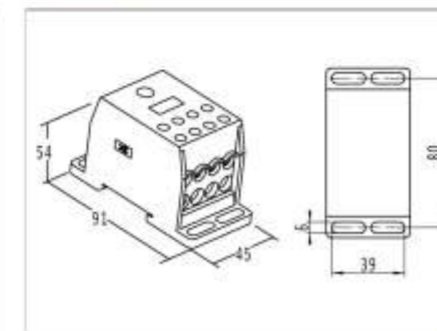

接线型式 Connection type	一路进线，八路出线 1 input, 8 output
电流 Rated current	309A
电压 Rated voltage	690V
进线 Inputs	35~120mm²
压线螺钉 Screw	M10
螺钉头形 Screw heads	
扭矩 Torque	10N·m
出线 Outputs	8x4~16mm²
压线螺钉 Screw	M4
螺钉头形 Screw heads	
扭矩 Torque	1.5~2N·m
安装螺钉 Mounting screw	M4
包装 Packaging	10
色号 Color code	<table border="0"> <tr> <td>● -Y</td> <td>● - B</td> </tr> <tr> <td>● -G</td> <td>● -YG</td> </tr> <tr> <td>● -R</td> <td>● -LG</td> </tr> </table>
订货号 Order No	XK05510