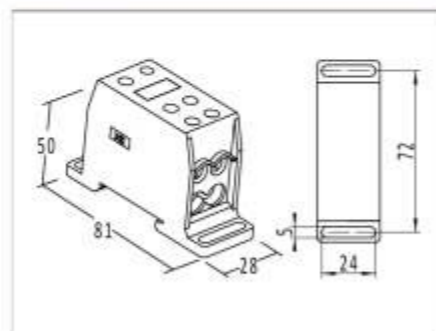

接线型式 Connection type	二路进线，四路出线 2 input, 4 output
电流 Rated current	125A
电压 Rated voltage	690V
进线 Inputs	1x10~35mm² 1x6~25mm²
压线螺钉 Screw	M8 M5
螺钉头形 Screw heads	
扭矩 Torque	6N·m 2.5N·m
出线 Outputs	4x4~16mm²
压线螺钉 Screw	M4
螺钉头形 Screw heads	
扭矩 Torque	1.5~2N·m
安装螺钉 Mounting screw	M4
包装 Packaging	12
色号 Color code	<table border="0"> <tr> <td>●-Y</td> <td>●-B</td> </tr> <tr> <td>●-G</td> <td>●-YG</td> </tr> <tr> <td>●-R</td> <td>●-LG</td> </tr> </table>
订货号 Order No	XK05130

XK2-50/10x6