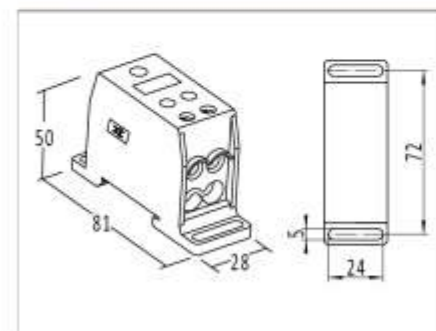

接线型式 Connection type	一路进线，四路出线 1 input, 4 output
电流 Rated current	150A
电压 Rated voltage	690V
进线 Inputs	16~50mm²
压线螺钉 Screw	M8
螺钉头形 Screw heads	
扭矩 Torque	6N·m 2.5N·m
出线 Outputs	4x4~16mm²
压线螺钉 Screw	M4
螺钉头形 Screw heads	
扭矩 Torque	1.5~2N·m
安装螺钉 Mounting screw	M4
包装 Packaging	12
色号 Color code	<table border="0"> <tr> <td>●-Y</td> <td>●-B</td> </tr> <tr> <td>●-G</td> <td>●-YG</td> </tr> <tr> <td>●-R</td> <td>●-LG</td> </tr> </table>
订货号 Order No	XK05220

XK2-70