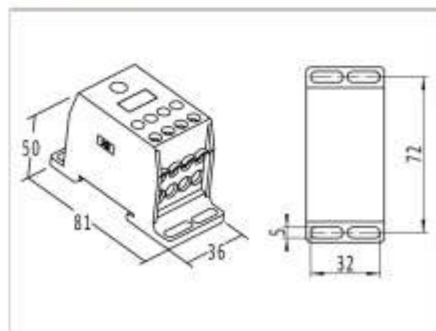

接线型式 Connection type	一路进线，八路出线 1 input, 8 output
电流 Rated current	192A
电压 Rated voltage	690V
进线 Inputs	25~70mm²
压线螺钉 Screw	M10
螺钉头形 Screw heads	
扭矩 Torque	10N·m
出线 Outputs	8x2.5~10mm²
压线螺钉 Screw	M4
螺钉头形 Screw heads	
扭矩 Torque	1.5~1.8N·m
安装螺钉 Mounting screw	M4
包装 Packaging	10
色号 Color code	<table border="0"> <tr> <td>● -Y</td> <td>● - B</td> </tr> <tr> <td>● -G</td> <td>● -YG</td> </tr> <tr> <td>● -R</td> <td>● -LG</td> </tr> </table>
订货号 Order No	XK05320

XK2-70x2/10x8