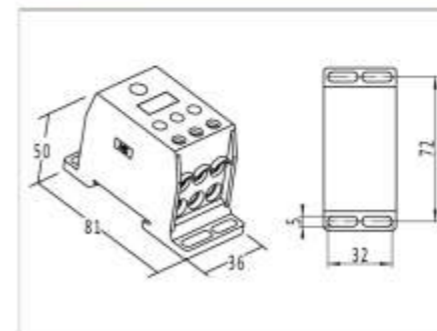

接线型式 Connection type	一路进线，六路出线 1 input, 6 output
电流 Rated current	192A
电压 Rated voltage	690V
进线 Inputs	25~70mm²
压线螺钉 Screw	M10
螺钉头形 Screw heads	
扭矩 Torque	10N·m
出线 Outputs	6x4~16mm²
压线螺钉 Screw	M4
螺钉头形 Screw heads	
扭矩 Torque	1.5~2N·m
安装螺钉 Mounting screw	M4
包装 Packaging	10
色号 Color code	<table border="0"> <tr> <td>● -Y</td> <td>● - B</td> </tr> <tr> <td>● -G</td> <td>● -YG</td> </tr> <tr> <td>● -R</td> <td>● -LG</td> </tr> </table>
订货号 Order No	XK05340

XK2-95/25x4