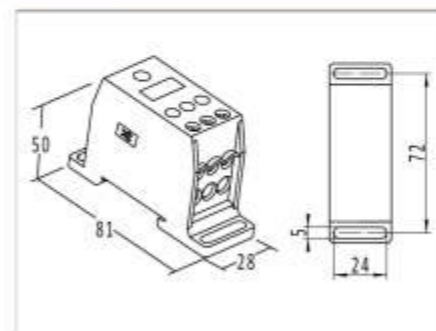

接线型式 Connection type	一路进线，六路出线 1 input, 6 output
电流 Rated current	150A
电压 Rated voltage	690V
进线 Inputs	16~50mm²
压线螺钉 Screw	M8
螺钉头形 Screw heads	
扭矩 Torque	6N·m
出线 Outputs	6x2.5~10mm²
压线螺钉 Screw	M4
螺钉头形 Screw heads	
扭矩 Torque	1.2~1.8N·m
安装螺钉 Mounting screw	M4
包装 Packaging	12
色号 Color code	<table border="0"> <tr> <td>●-Y</td> <td>●-B</td> </tr> <tr> <td>●-G</td> <td>●-YG</td> </tr> <tr> <td>●-R</td> <td>●-LG</td> </tr> </table>
订货号 Order No	XK05210

XK2-50/16x4