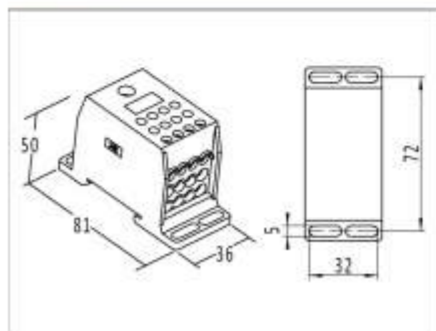

接线型式 Connection type	一路进线，十二路出线 1 input, 12 output
电流 Rated current	192A
电压 Rated voltage	690V
进线 Inputs	25~70mm²
压线螺钉 Screw	M10
螺钉头形 Screw heads	
扭矩 Torque	10N·m
出线 Outputs	12x1.5~6mm²
压线螺钉 Screw	M3.5
螺钉头形 Screw heads	
扭矩 Torque	0.8~1.5N·m
安装螺钉 Mounting screw	M4
包装 Packaging	10
色号 Color code	<table border="0"> <tr> <td>● -Y</td> <td>● - B</td> </tr> <tr> <td>● -G</td> <td>● -YG</td> </tr> <tr> <td>● -R</td> <td>● -LG</td> </tr> </table>
订货号 Order No	XK05310

XK2-70/10x8