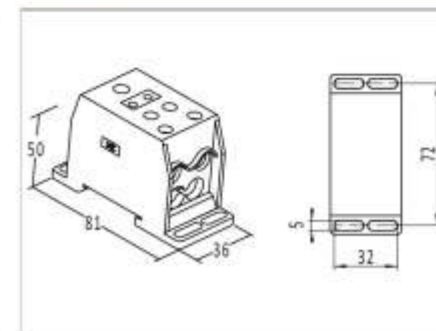

接线型式 Connection type	一路进线，四路出线 1 input, 4 output
电流 Rated current	232A
电压 Rated voltage	690V
进线 Inputs	25~95mm²
压线螺钉 Screw	M10
螺钉头形 Screw heads	
扭矩 Torque	10N·m
出线 Outputs	4x6~25mm²
压线螺钉 Screw	M5
螺钉头形 Screw heads	
扭矩 Torque	2.5~3N·m
安装螺钉 Mounting screw	M4
包装 Packaging	10
色号 Color code	<table border="0"> <tr> <td>● -Y</td> <td>● - B</td> </tr> <tr> <td>● -G</td> <td>● -YG</td> </tr> <tr> <td>● -R</td> <td>● -LG</td> </tr> </table>
订货号 Order No	XK05410

XK2-120/16x8