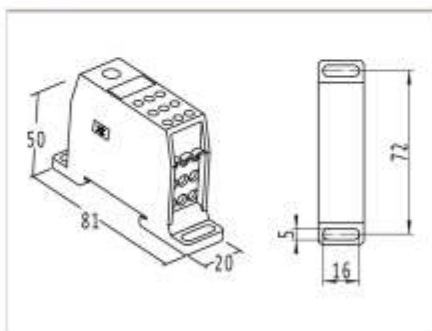

接线型式 Connection type	一路进线，九路出线 1 input, 9 output
电流 Rated current	125A
电压 Rated voltage	690V
进线 Inputs	10~35mm²
压线螺钉 Screw	M8
螺钉头形 Screw heads	
扭矩 Torque	6N·m
出线 Outputs	9x1~4mm²
压线螺钉 Screw	M3
螺钉头形 Screw heads	
扭矩 Torque	0.5~0.8N·m
安装螺钉 Mounting screw	M4
包装 Packaging	20
色号 Color code	<table border="0"> <tr> <td>●-Y</td> <td>●-B</td> </tr> <tr> <td>●-G</td> <td>●-YG</td> </tr> <tr> <td>●-R</td> <td>●-LG</td> </tr> </table>
订货号 Order No	XK05120

XK2-35+25/16x4