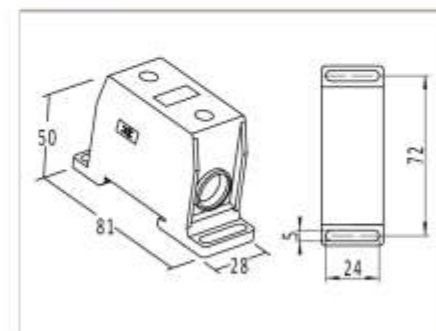

接线型式 Connection type	一路进线，一路出线 1 input, 1 output
电流 Rated current	192A
电压 Rated voltage	690V
进线 Inputs	25~70mm²
压线螺钉 Screw	M10
螺钉头形 Screw heads	
扭矩 Torque	10N·m
出线 Outputs	25~70mm²
压线螺钉 Screw	M10
螺钉头形 Screw heads	
扭矩 Torque	10N·m
安装螺钉 Mounting screw	M4
包装 Packaging	12
色号 Color code	<table border="0"> <tr> <td>●-Y</td> <td>●-B</td> </tr> <tr> <td>●-G</td> <td>●-YG</td> </tr> <tr> <td>●-R</td> <td>●-LG</td> </tr> </table>
订货号 Order No	XK05300