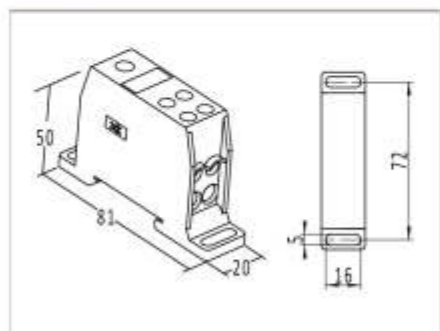

- Provides hundreds of input/output combination with internal and external parallel connection methods, giving wiring professionals remarkable flexibility.
- Low-cost and reliable contact point design.
- Supports 10mm²~300mm² gauge in and 1mm² ~ 50mm² gauge out.
- Insert and click to connect cable, no need to loose screw.
- Can be mounted on TH 35 DIN rail or on base-plate.
- Passed UL 94 V-0 flammability test.
- IEC 60529 IP20 rated safety protection.
- IEC standard color code (blue, red, yellow, green, and yellow-green)
- Fit for IEC60947-7-1.

● 筒式接线
Cylinder Input

● 导电连接
Conductive body connection

● 剥线长度1:1直接量取
Stripping length indicator (1:1)

● 底板安装
Mount on base-plate through bolts/screws

● 导轨安装
Mount on TH 35 DIN rail

● 内部并联
Internal parallel connection

● 外部并联
External parallel connection

专利号：200910049966.3 201120147238.9
Patent No:

XK2-35/10x4

接线型式 Connection type	一路进线，四路出线 1 input, 4 output						
电流 Rated current	125A						
电压 Rated voltage	690V						
进线 Inputs	10~35mm ²						
压线螺钉 Screw	M8						
螺钉头形 Screw heads							
扭矩 Torque	6N·m						
出线 Outputs	4x2.5~10mm ²						
压线螺钉 Screw	M4						
螺钉头形 Screw heads							
扭矩 Torque	1.2~1.8N·m						
安装螺钉 Mounting screw	M4						
包装 Packaging	20						
色号 Color code	<table border="0"> <tr> <td>●-Y</td> <td>●-B</td> </tr> <tr> <td>●-G</td> <td>●-YG</td> </tr> <tr> <td>●-R</td> <td>●-LG</td> </tr> </table>	●-Y	●-B	●-G	●-YG	●-R	●-LG
●-Y	●-B						
●-G	●-YG						
●-R	●-LG						
订货号 Order No	XK05110						