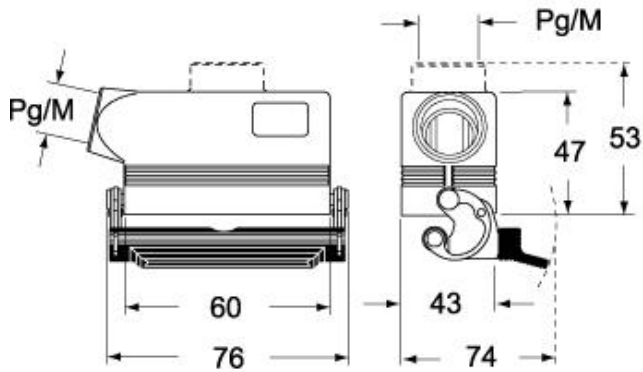

Part number

CHV 06 LG

Catalogue drawings

CHO LX CHV LX - MHO LX MHV LX