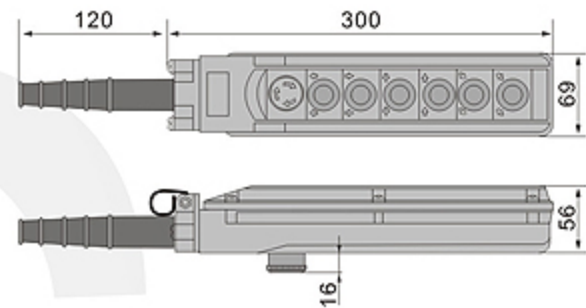

XCD-63C XCD-63D

XCD-63C XCD-63D

Push lock revolve  
urgent stop  
button; one off  
(one off five on)

Ui: 500V  
Ith: 10A  
AC-15  
500V~2A  
250V~2A

XCD-63C

XCD-63D

PCS/BOX	PCS/CTN	GW (KG)	NW (KG)	MEAS (CM)
1	20	15.5	14	52*32.5*34