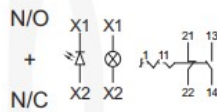

LAY5-BK3465

3 Position
stay put
Standard handle
Direct supply
220/240V BA9s bulb
Neon
LED (BA9S)

- Green/PG LAY5-BK3365
- Yellow LAY5-BK3565
- Pure Blue LAY5-BK3665
- White/PW LAY5-BK3765
- Red LAY5-BK3465