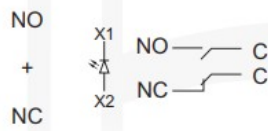

SB7-CW3465

Spring return

Flush pushbutton with lamp LED

push to lock
push to release

- Green/PG SB7-CW3365
- Yellow SB7-CW3565
- Pure Blue SB7-CW3665
- Red SB7-CW3465
- Green/PG SB7-CWL3365
- Yellow SB7-CWL3565
- Red SB7-CWL3465